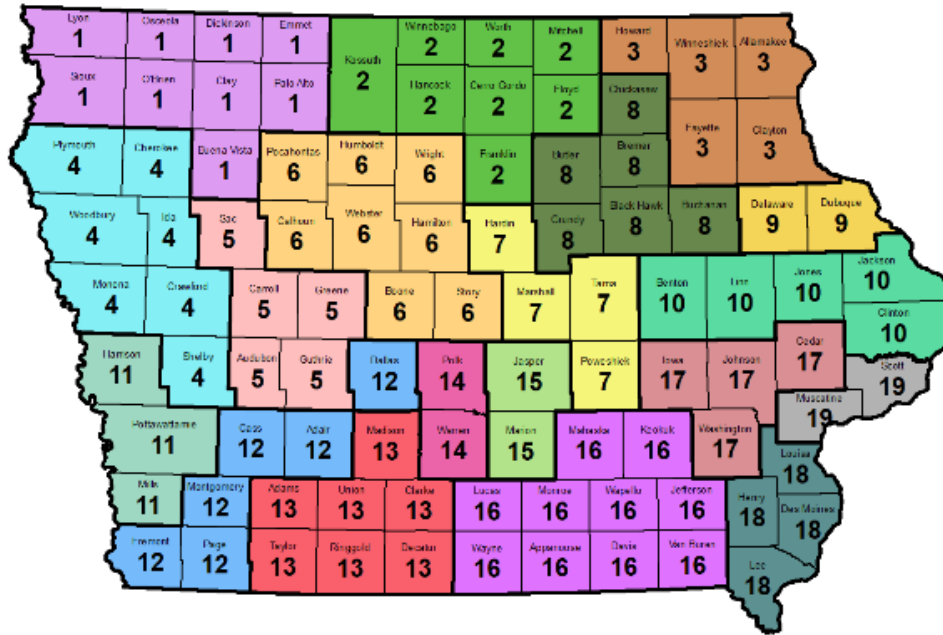

Iowa Problem Gambling Services

Iowans Receiving Problem Gambling Treatment by Service Area

Service Area¹	SFY2014	SFY2015	SFY2016	SFY2017	SFY2018	SFY2019	SFY2020
Service Area 1	12	17	21	26	20	7	0
Service Area 2	10	18	20	18	10	14	13
Service Area 3	10	19	12	8	2	3	1
Service Area 4	82	69	63	49	38	18	9
Service Area 5	2	3	1	1	0	5	5
Service Area 6	10	18	18	14	12	16	13
Service Area 7	11	9	9	8	7	4	6
Service Area 8	63	76	47	36	27	20	9
Service Area 9	36	84	51	37	43	42	13
Service Area 10	61	102	60	54	52	35	6
Service Area 11	43	42	33	40	36	23	17
Service Area 12	5	10	5	5	4	7	8
Service Area 13	6	11	13	10	7	3	1
Service Area 14	63	118	125	54	44	48	9
Service Area 15	5	6	8	1	1	1	2
Service Area 16	44	67	55	20	26	8	7
Service Area 17	12	40	27	12	17	16	4
Service Area 18	56	83	52	52	61	36	31
Service Area 19	70	101	79	150	352	179	13
Total²	601	898³	702	590	759	488	171

¹ FY 13-18 patient served numbers by the new IPN Service Areas effective 1/1/2019

² Total is a duplicated count, as 1 patient may have received services in more than 1 service area.

³ Problem Gambling Crisis Module implemented