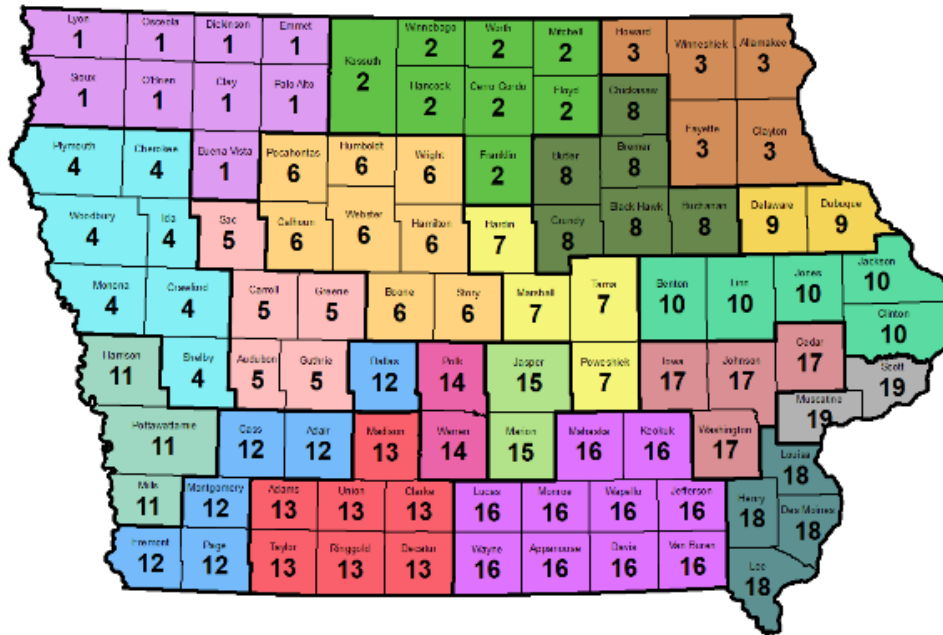

<sup>1</sup> FY 13-18 patient served numbers by the new IPN Service Areas effective 1/1/2019

<sup>2</sup> Total is a duplicated count, as 1 patient may have received services in more than 1 service area.

<sup>3</sup> Problem Gambling Crisis Module implemented

SERVICE AREAS	COUNTIES SERVED
Service Area 1	Buena Vista, Clay, Dickinson, Emmet, Lyon, O'Brien, Osceola, Palo Alto, Sioux
Service Area 2	Cerro Gordo, Floyd, Franklin, Hancock, Kossuth, Mitchell, Winnebago, Worth
Service Area 3	Allamakee, Clayton, Fayette, Howard, Winneshiek
Service Area 4	Cherokee, Crawford, Ida, Monona, Plymouth, Shelby, Woodbury
Service Area 5	Audubon, Carroll, Greene, Guthrie, Sac
Service Area 6	Boone, Calhoun, Hamilton, Humboldt, Pocahontas, Story, Webster, Wright
Service Area 7	Hardin, Marshall, Poweshiek, Tama
Service Area 8	Black Hawk, Bremer, Buchanan, Butler, Chickasaw, Grundy
Service Area 9	Delaware, Dubuque
Service Area 10	Benton, Clinton, Jackson, Jones, Linn
Service Area 11	Harrison, Mills, Pottawattamie
Service Area 12	Adair, Cass, Dallas, Fremont, Montgomery, Page
Service Area 13	Adams, Clarke, Decatur, Madison, Ringgold, Taylor, Union
Service Area 14	Polk, Warren
Service Area 15	Jasper, Marion
Service Area 16	Appanoose, Davis, Jefferson, Keokuk, Lucas, Mahaska, Monroe, Van Buren, Wapello, Wayne
Service Area 17	Cedar, Iowa, Johnson, Washington
Service Area 18	Des Moines, Henry, Lee, Louisa
Service Area 19	Muscatine, Scott